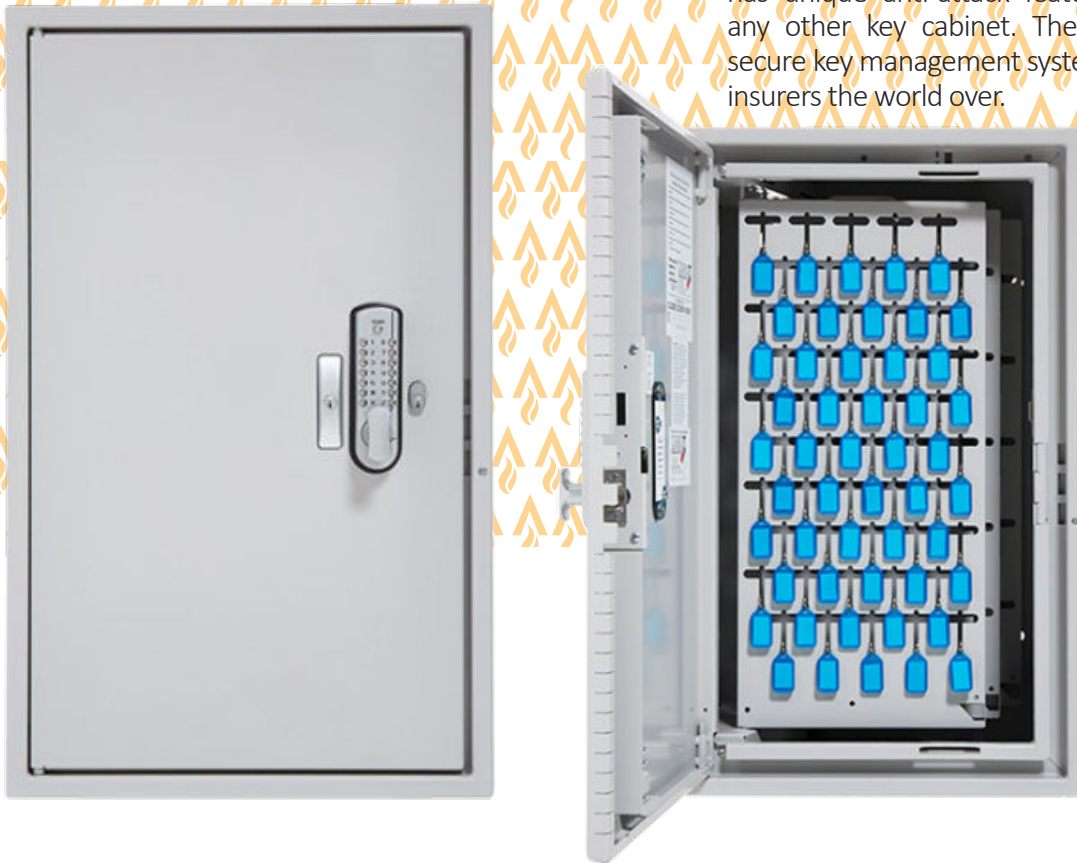

## G9

The G9 is designed to secure keys from opportunistic daytime theft and provide good physical security of keys at night. Our design provides seamless interface with daily use and has unique anti-attack features not found in any other key cabinet. The Guardian Angel® secure key management system is welcomed by insurers the world over.

- Secures up to 350 sets of keys
- Patented anti breach system increases physical security against hammers, jemmy & crow bars
- Staff Digital locking- quick keyless access
- Manager's after hours key lock-control after hours access
- Door ajar alarm audible alarm after 50seconds
- 7 removable panels with 50 slots